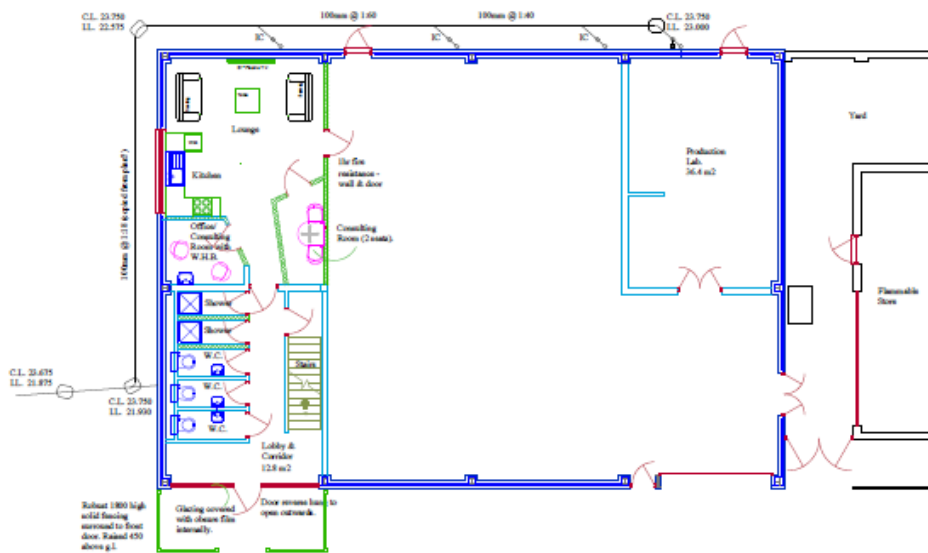

Appendix A

TITLE: Unit 5, The Quadrant, Howarth Road, Maidenhead SL6 1AP

Date: 08/08/2016  
Scale: 1:1,000  
© Crown copyright and database right 2016.  
Ordnance Survey 100018817

# Unit 5, The Quadrant, Howarth Road, Maidenhead. Berks.

Scale 1:100 @ A2

First Floor

Ground Floor