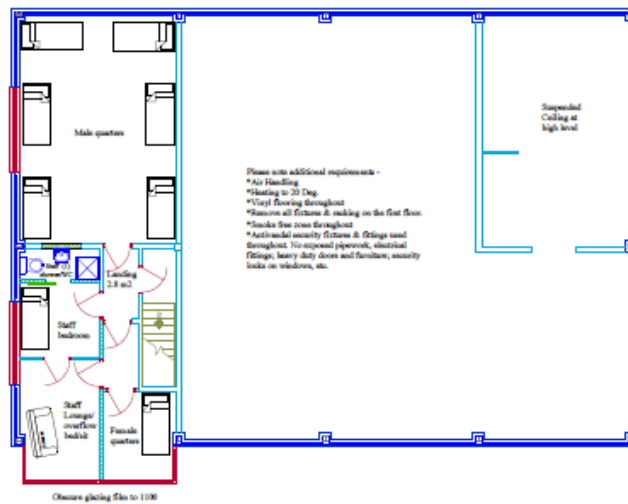

Appendix A

TITLE: Unit 5, The Quadrant, Howarth Road, Maidenhead SL6 1AP

Date: 08/08/2016  
Scale: 1:1,000  
© Crown copyright and database right 2016.  
Ordnance Survey 100018817

# Unit 5, The Quadrant, Howarth Road, Maidenhead. Berks.

Scale 1:100 @ A2

First Floor

Ground Floor